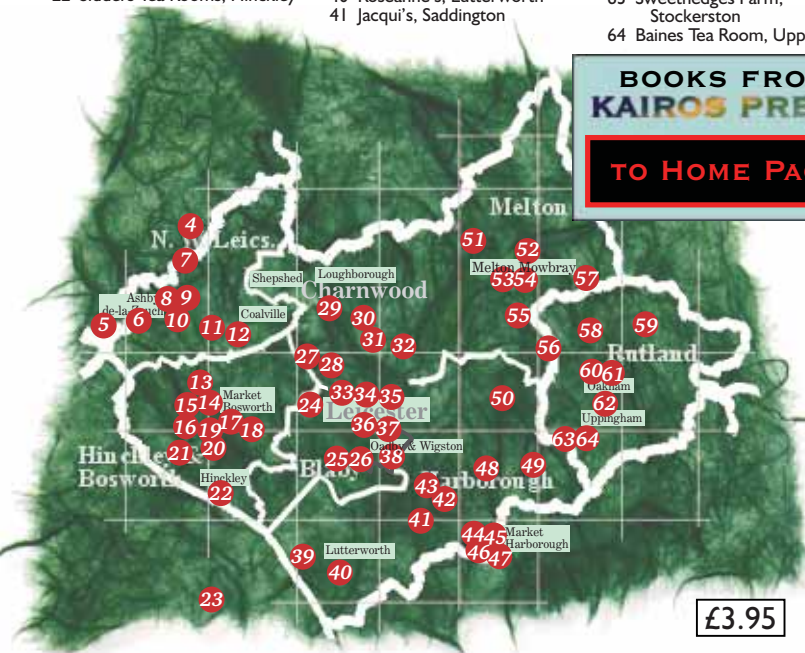

Leicester

- 33 Mrs Bridges Tea Rooms
- 34 The Landing
- 35 The Upper Room Coffee Shop
- 36 Jones'
- 37 Victoria's Tea Room

Oadby and Wigston

- 38 Mr Ecob's, Wigston Magna

Harborough

- 39 Ullesthorpe Garden Centre
- 40 Roseanne's, Lutterworth
- 41 Jacqui's, Saddington

- 42 Beauchamps, Kibworth

Beauchamp

- 43 Wistow Tea Room, Mkt Harborough
- 44 Aldin's, Mkt Harborough
- 45 Joules, Mkt Harborough
- 46 Aldwinckles, Mkt Harborough
- 47 Emerson and West Tea Room Market harborough
- 48 Mill Farm, Stonton Wyville
- 49 The Bewicke, Hallaton
- 50 Halstead House Farm

Melton

- 51 Stonepits Farm, Wartnaby
- 52 Tumbledown Farm, Melton Mowbray
- 53 Browsers, Melton Mowbray
- 54 Jingles, Melton Mowbray
- 55 Hollies Farm, Little Dalby
- 56 Gates Nurseries, Cold Overton
- 57 The Windmill, Wymondham

Rutland

- 58 Rutland Garden Centre, Ashwell
- 59 Greetham Garden Centre
- 60 The Barn at Furley's, Oakham
- 61 Country Fayre, Oakham
- 62 Pages Tea Room, Manton
- 63 Sweethedges Farm, Stockerston
- 64 Baines Tea Room, Uppingham

From remote rural retreats in rolling countryside to secluded corners of bustling market towns

Leicestershire and Rutland have a delightful array of tea rooms, to suit all tastes and satisfy the thirstiest tea drinker.

Helen Gale has selected 61 of her favourites, for inclusion in this guide, so that when it's time for tea you can find just the place you are looking for.

BOOKS FROM
KAIROS PRESS
[TO HOME PAGE](#)